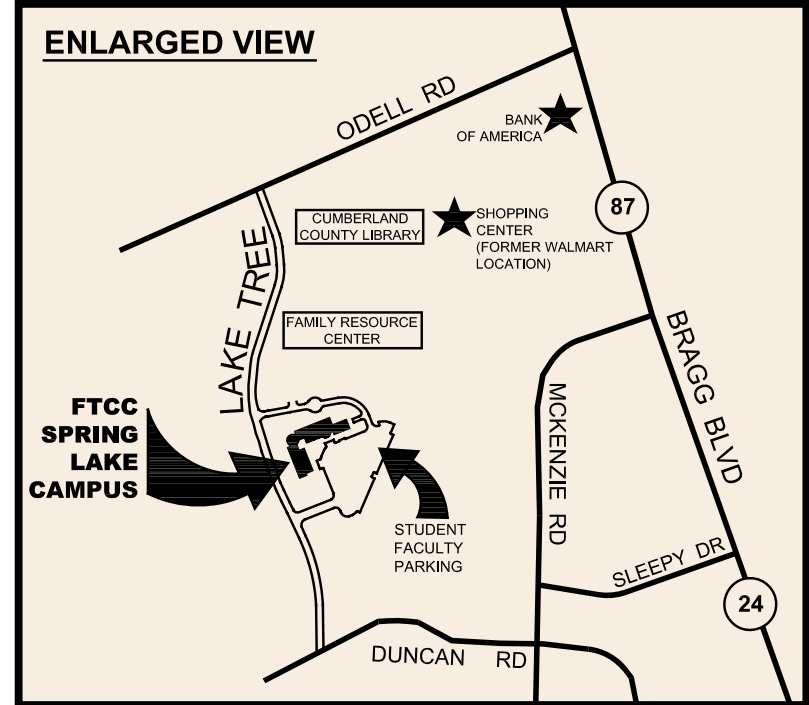

Fayetteville Technical Community College Spring Lake Campus

171 Lake Tree Blvd.
Spring Lake, NC 28390

- * Admissions & Registration - Rm 101
- * Testing - Rm 101A
- * Business Office - Rm 112B
- * Bookstore - Rm 112D & E
- * Faculty Offices - Rm 118
- * Lecture Hall - Rm 121

LOCATION MAP