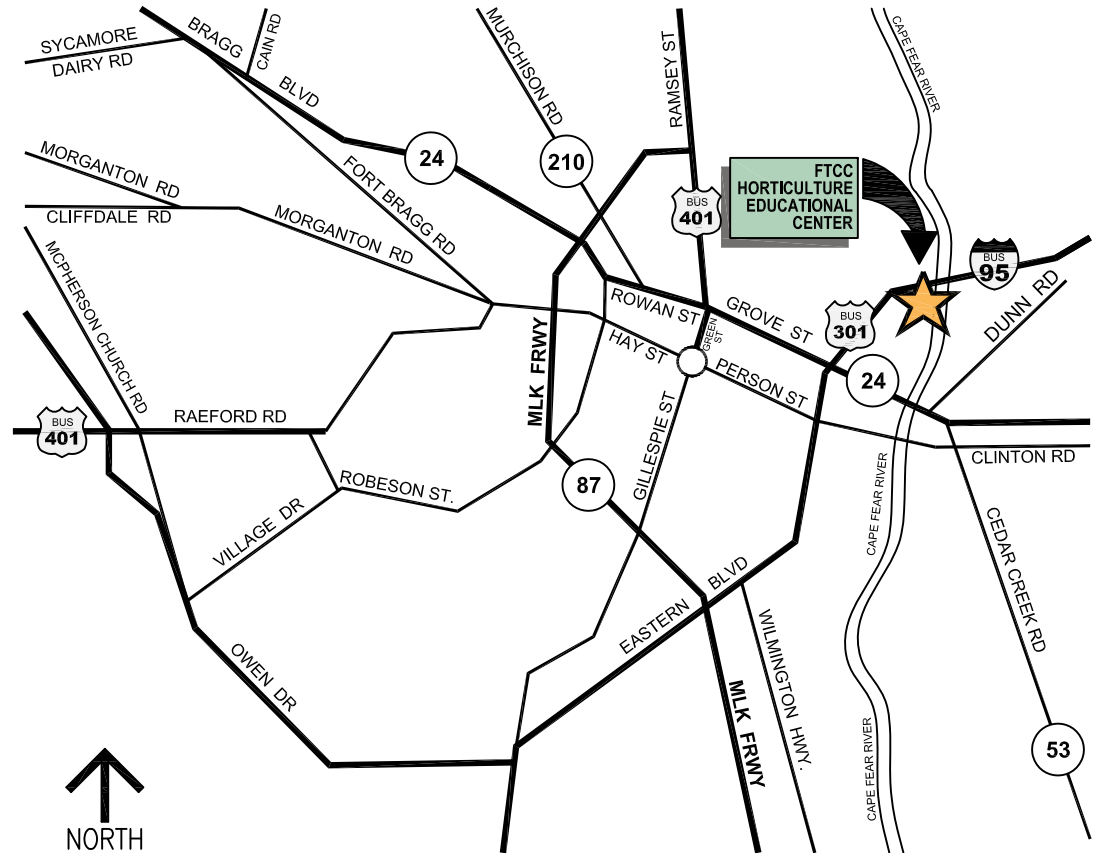

Fayetteville Technical Community College - Horticulture Educational Center

670 North Eastern Blvd., Fayetteville, NC 28301

IMPORTANT ROOM LOCATIONS

- » Faculty Offices Rm 101
- » Security Office Rm 101
- » Lecture Hall Rm 104
- » Greenhouse Rm 108

Main Campus
 PO Box 35236 / 2201 Hull Rd.
 Fayetteville, NC 28303

Phone: (910) 678-8400 Fax: (910) 484-6000

ENLARGED VIEW

LOCATION MAP