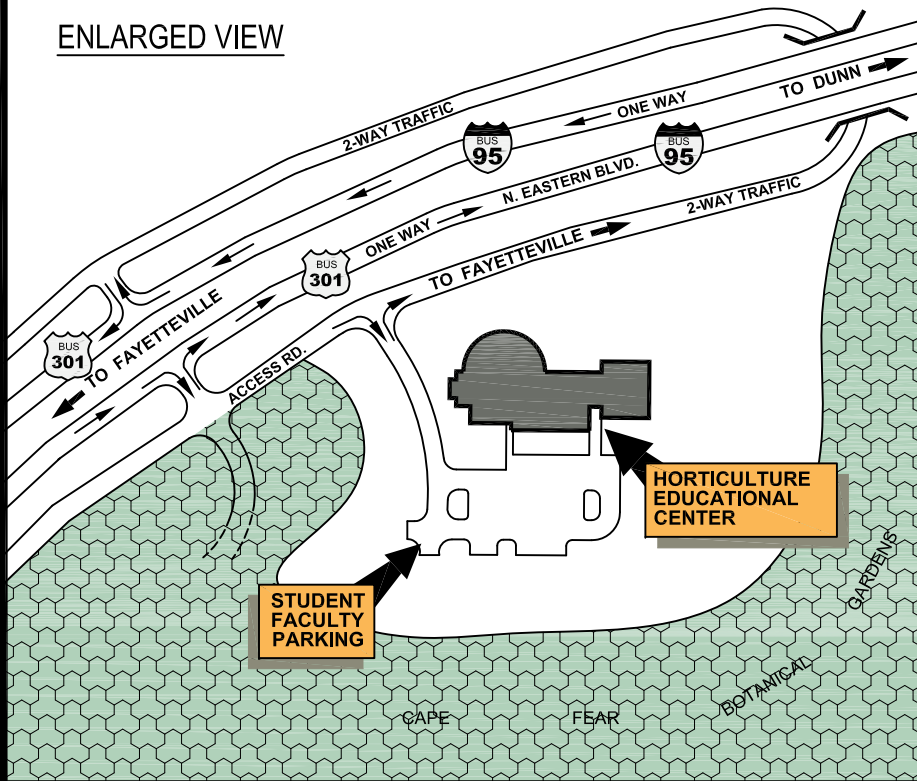

Fayetteville Technical Community College - Horticulture Educational Center

670 North Eastern Blvd., Fayetteville, NC 28301

IMPORTANT ROOM LOCATIONS

- » Faculty Offices Rm 101
- » Security Office Rm 101
- » Lecture Hall Rm 104
- » Greenhouse Rm 108

Main Campus
PO Box 35236 / 2201 Hull Rd.
Fayetteville, NC 28303

Phone: (910) 678-8400 Fax: (910) 484-6000

ENLARGED VIEW

LOCATION MAP