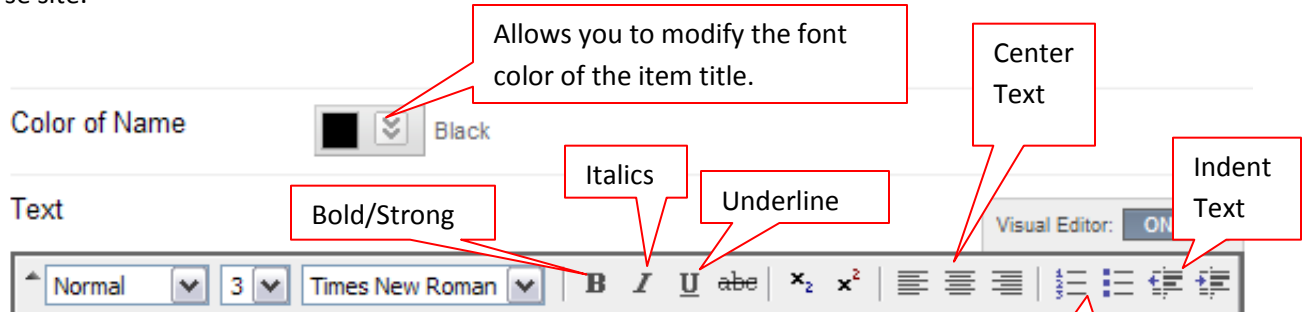

Text Editor Menu

In this instance we review commonly used buttons on the text editor menu available in a blackboard course site.

Underline in an online environment most often means the item is "linked". Use underline with caution.

Order or List items using Numbers or Bullets